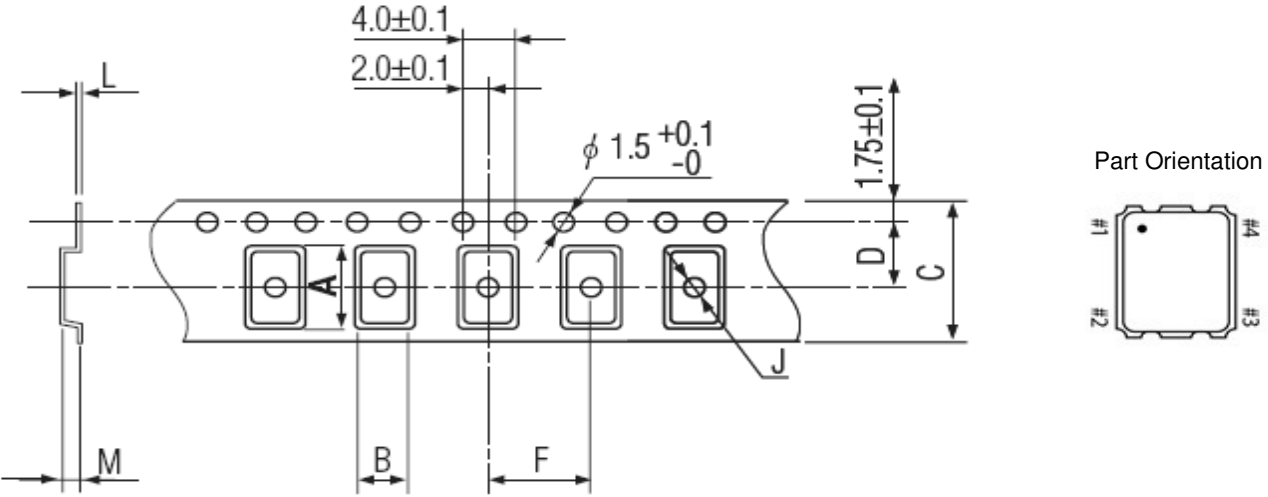

REVISIONS			
REV	DESCRIPTION	DATE	APPROVED

A	B	C	D	F	J	L	M	Reel Dia.	Qty/Reel
5.4	3.5	12.0	5.5	8.0	1.5	0.3	1.4	178	1000pcs

ECS INC. INTERNATIONAL 1105 S. Ridgeview Olathe, KS 66062 (913) 782-7787		
TITLE ECS-3250SS Tape Specification		
SIZE A	DWG NO. ECS-3250SS Tape	REV -
CAGE CODE: 1G8B7		SHEET 1 OF 1

Dimensions in mm